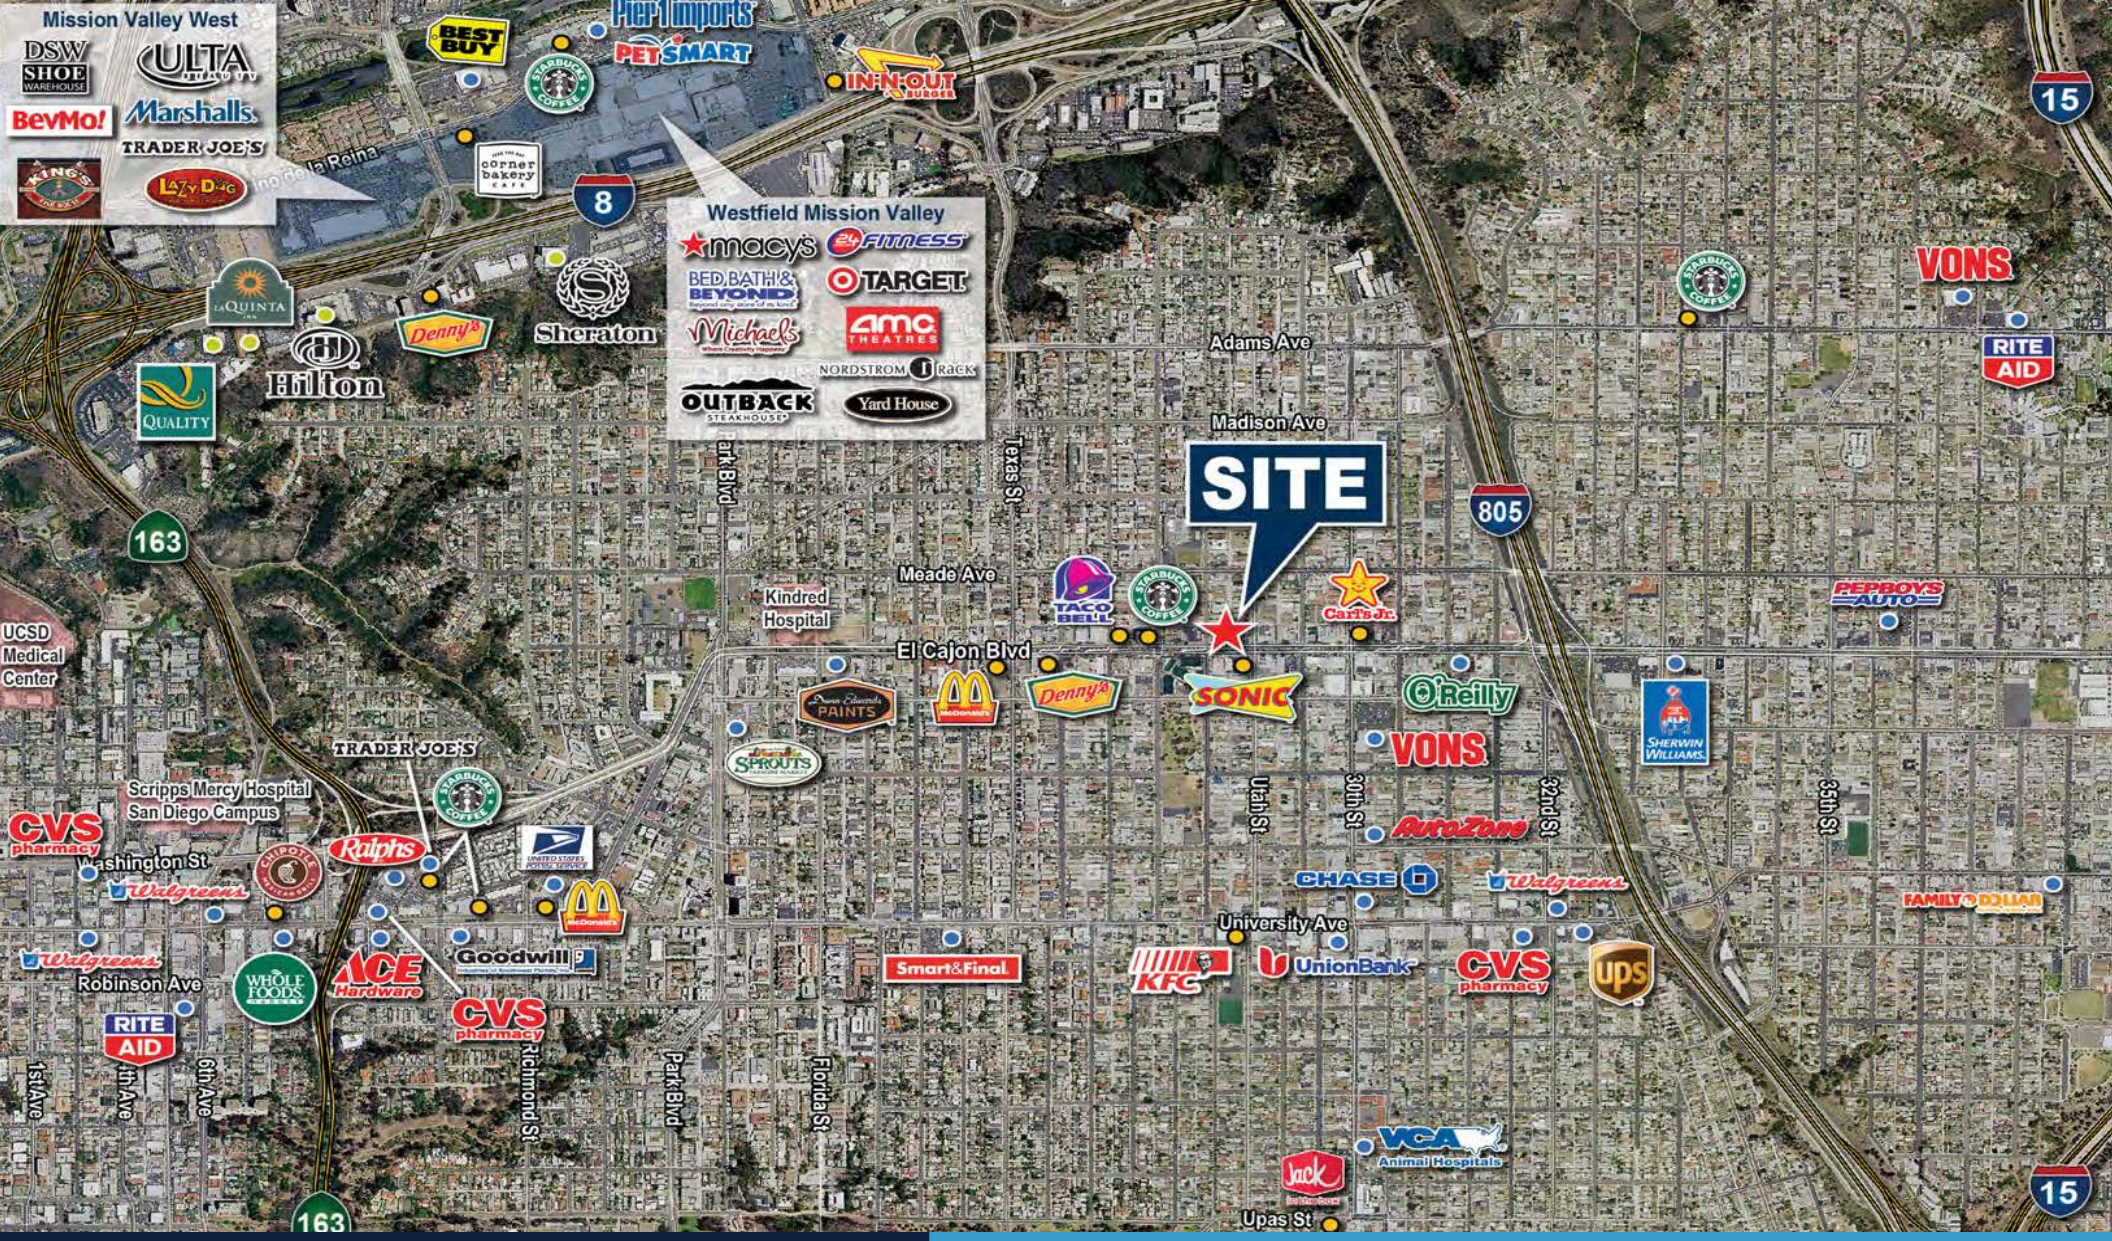

LEGEND

- 

MIKE HESS BREWING
 3812 GRIM AVENUE
- 

NORTH PARK BEER COMPANY
 3038 UNIVERSITY AVENUE
- 

SECOND CHANCE BEER COMPANY
 4045 30TH STREET, SUITE A
- 

RIP CURRENT
 4101 30TH STREET
- 

BELCHING BEAVER BREWERY
 4223 30TH STREET
- 

HOME BREWING COMPANY
 2903 EL CAJON BLVD
- 

BARN BREWERY
 2850 EL CAJON BLVD #3
- 

EPPIG BREWING
 3052 EL CAJON BLVD #C
- 

PARIAH BREWING COMPANY
 3052 EL CAJON BLVD #B
- 

POOR HOUSE BREWING COMPANY
 4494 30TH STREET
- 

FALL BREWING COMPANY
 4542 30TH STREET
- 

AUTOMATIC BREWING COMPANY
 3416 ADAMS AVENUE

Westfield Mission Valley

- MACYS
- FITNESS
- BED, BATH & BEYOND
- TARGET
- Michael's
- AMC THEATRES
- NORDSTROM Rack
- OUTBACK STEAKHOUSE
- Yard House