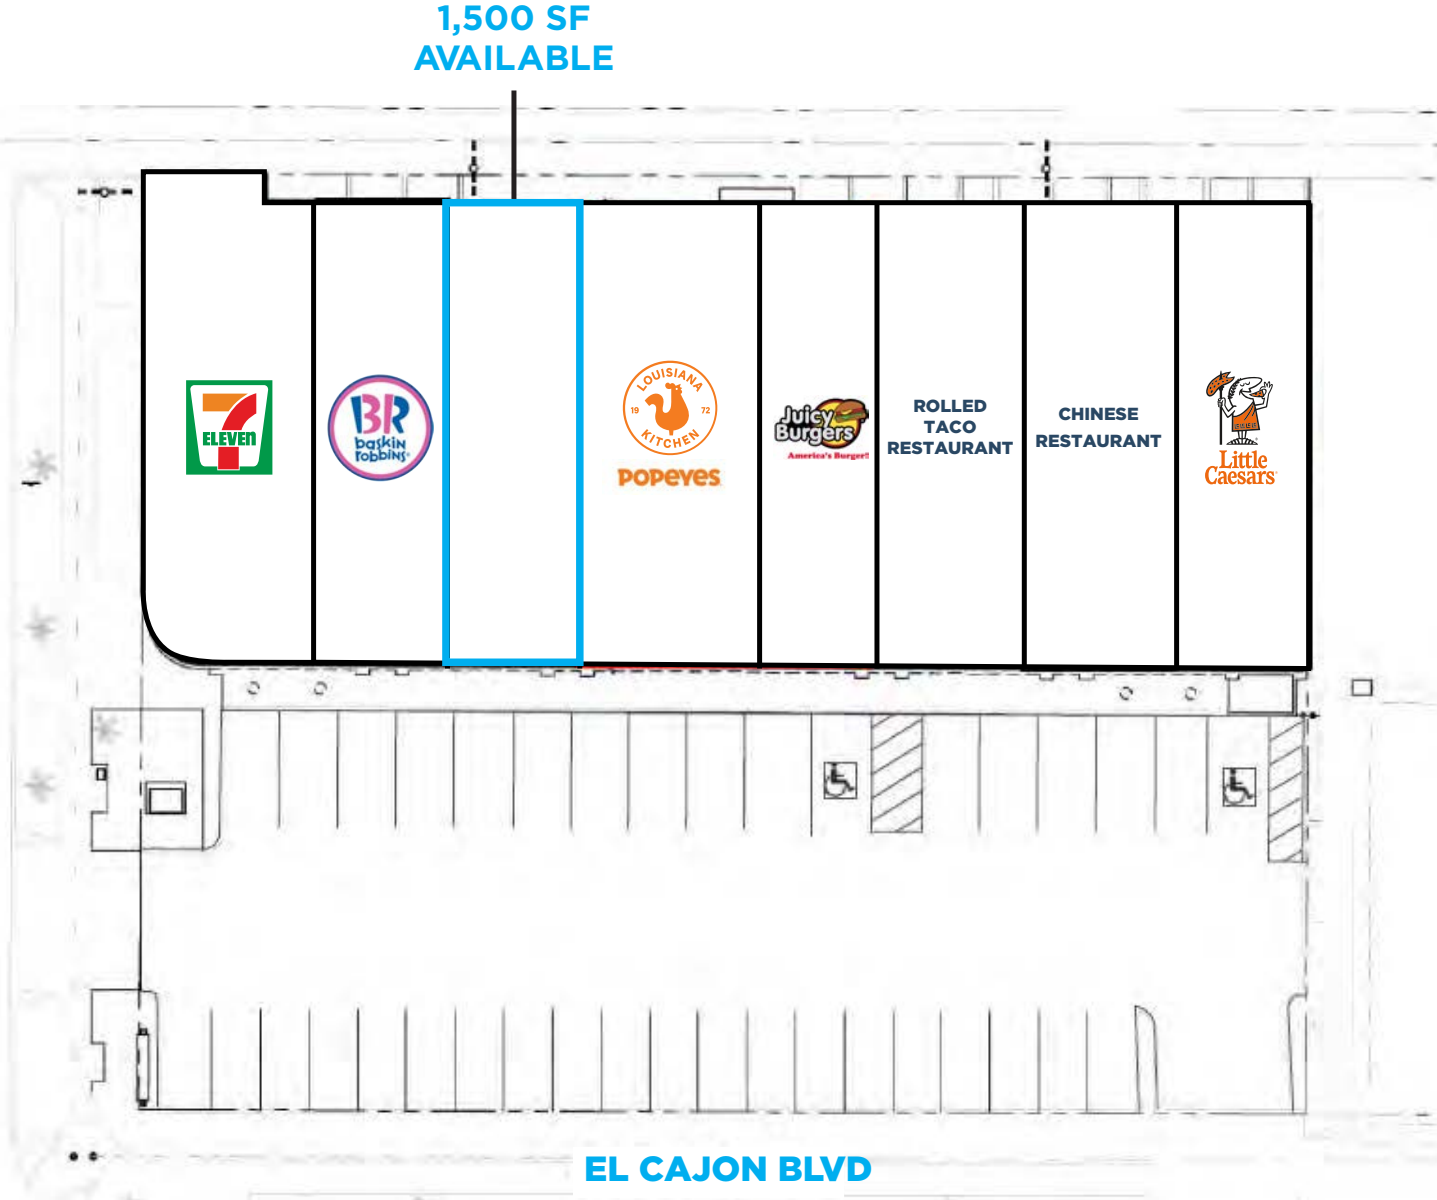

LEASE RATE:

\$4.00/SF + NNN

UTAH STREET

IDAHO STREET

EL CAJON BOULEVARD

SITE PLAN

94
Walker's Paradise
Walk Score®

56
Good Transit
Transit Score®