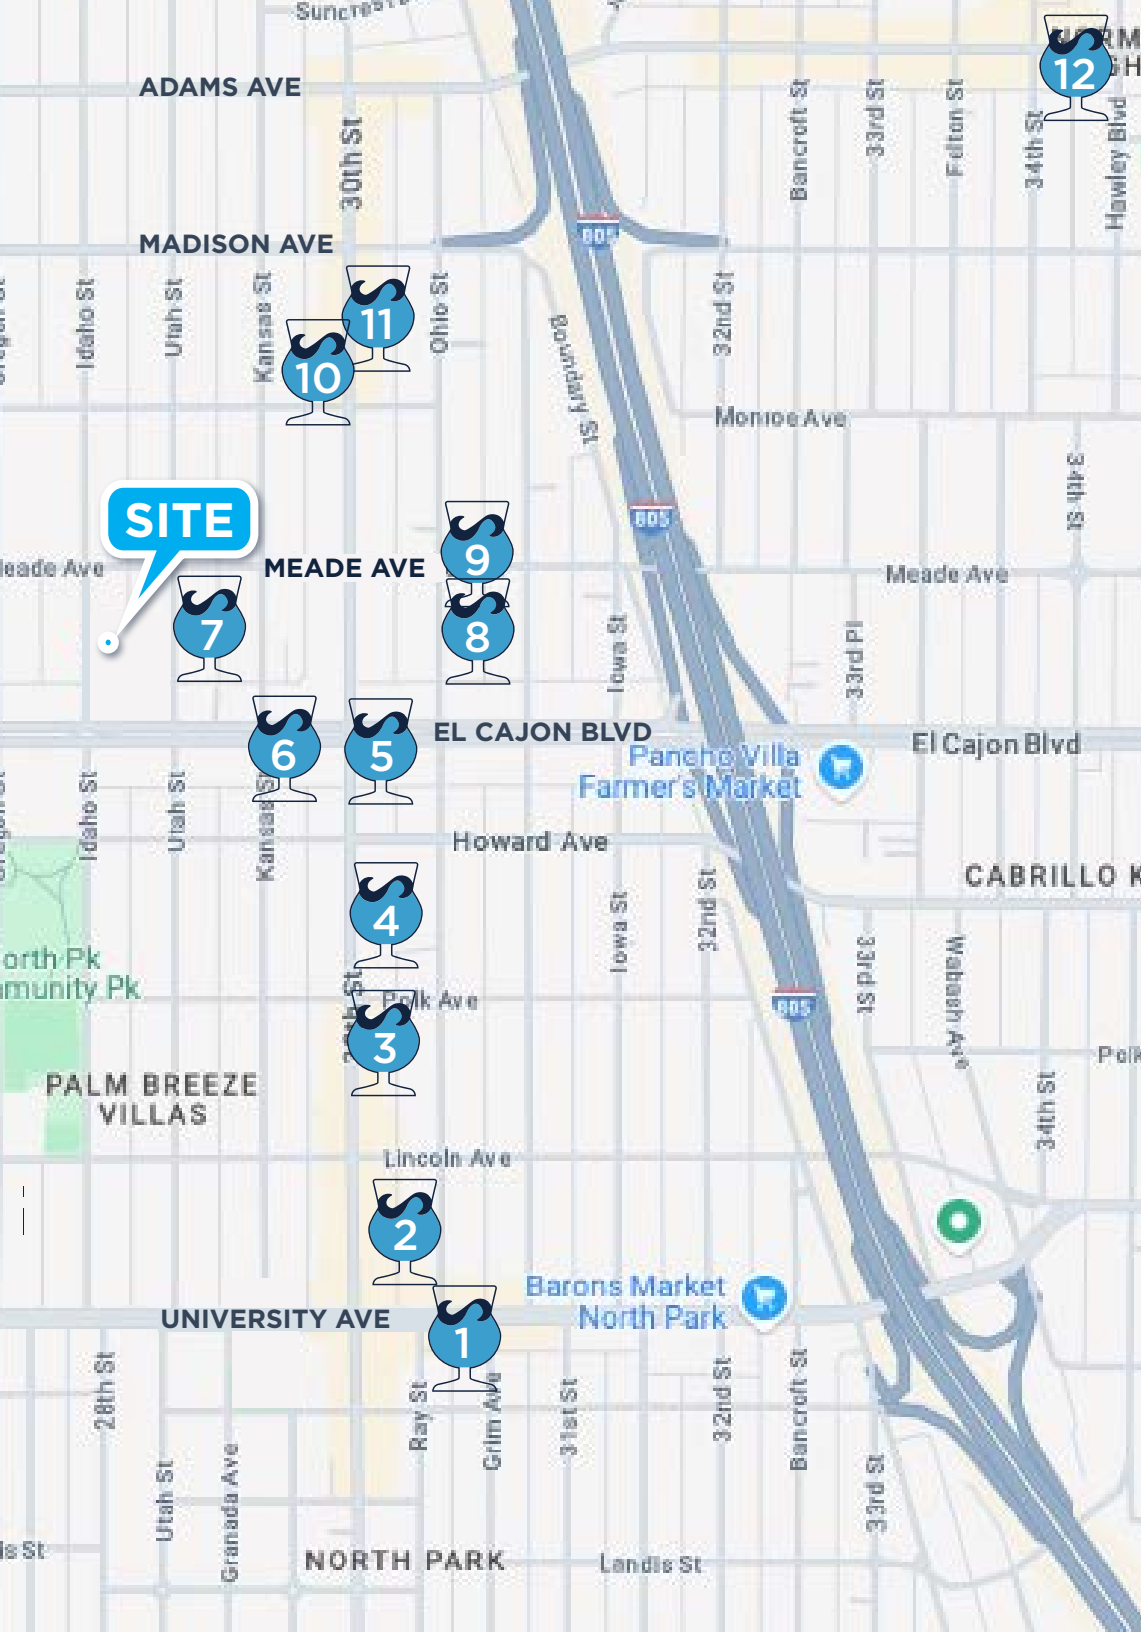

66
Bikeable
Bike Score®

592,906
population within a
5 mile radius

42.6%
of population with
bachelor degree or higher
within a 1 mile radius

\$75,475
Average Household
Income within 5 miles

225,446
Average Household
within 5 miles

35.4
is the Median Age
within a 1 mile radius

AREA DEMOGRAPHICS

**TRAFFIC
COUNT**

36,160
El Cajon Blvd & Utah Street

27,100
Hamilton Street & El Cajon

192,900
El Cajon Blvd & I-805

North Park Craft Breweries within minutes

LEGEND

- 

MIKE HESS BREWING
 3812 GRIM AVENUE
- 

NORTH PARK BEER COMPANY
 3038 UNIVERSITY AVENUE
- 

SECOND CHANCE BEER COMPANY
 4045 30TH STREET, SUITE A
- 

RIP CURRENT
 4101 30TH STREET
- 

BELCHING BEAVER BREWERY
 4223 30TH STREET
- 

HOME BREWING COMPANY
 2903 EL CAJON BLVD
- 

BARN BREWERY
 2850 EL CAJON BLVD #3
- 

EPPIG BREWING
 3052 EL CAJON BLVD #C
- 

PARIAH BREWING COMPANY
 3052 EL CAJON BLVD #B
- 

POOR HOUSE BREWING COMPANY
 4494 30TH STREET
- 